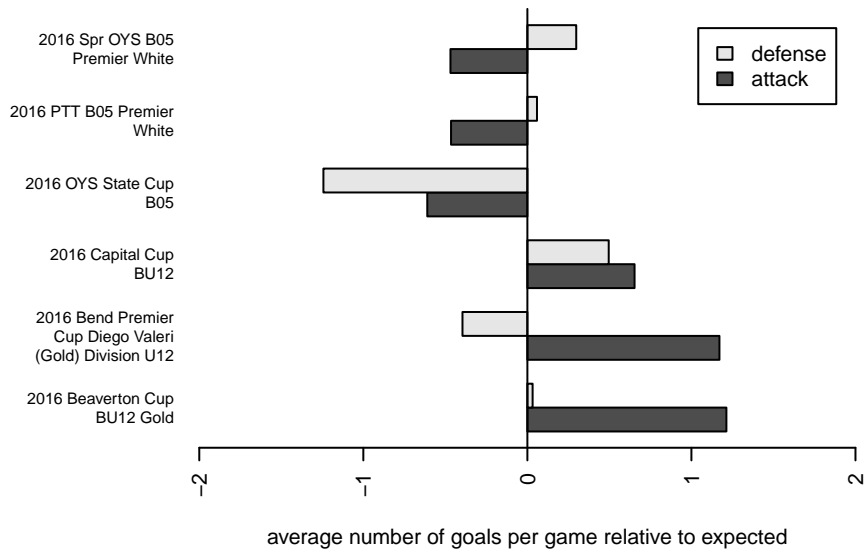

CSC Storm Navy B05

Corvallis SC Storm
 Corvallis, OR
 B05 total strength=708
 attack=0.99 defense=0.53
 fall league = PTT B05 Premier White
 spr league = Spr OYS B05 Premier White

alt names used:
 CSC 05B Navy
 CORVALLIS CSC 05B NAVY (OR)
 CSC 05B Navy
 Corvallis SC 05B Navy
 Corvallis SC 05B Navy
 Corvallis SC 05B Navy

Venues played:
 2016 Capital Cup BU12
 2016 Beaverton Cup BU12 Gold
 2016 Bend Premier Cup Diego Valeri (Gold) Di
 2016 PTT B05 Premier White
 2016 Spr OYS B05 Premier White
 2016 OYS State Cup B05

CSC Storm Navy B05
 Dots are actual minus expected GF (blue circles) and GA (red triangles).
 Blue line is smoothed change in attack strength. Red is smoothed change in defense strength.

**attack and defense variance (black dot)
relative to other teams
and top 10 in region**

**attack and defense rating
relative to others at age
and all opponents in last 13 months**

Performance relative to 13 month average