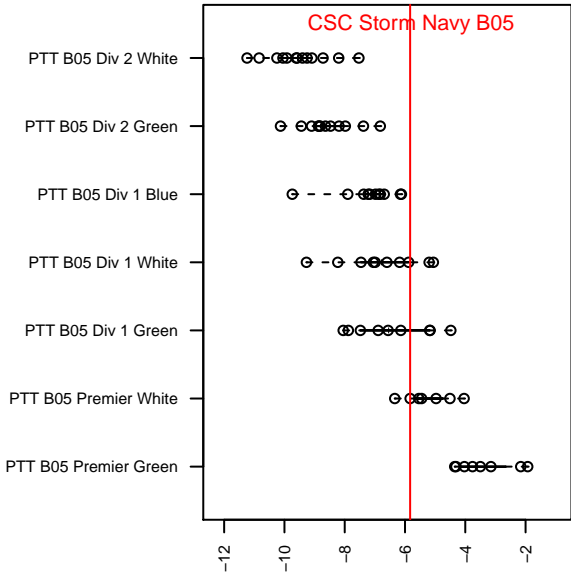

CSC Storm Navy B05

Corvallis SC Storm
 Corvallis, OR
 B05 total strength=708
 attack=0.99 defense=0.53
 fall league = PTT B05 Premier White
 spr league = Spr OYS B05 Premier White

alt names used:
 CSC 05B Navy
 CORVALLIS CSC 05B NAVY (OR)
 CSC 05B Navy
 Corvallis SC 05B Navy
 Corvallis SC 05B Navy
 Corvallis SC 05B Navy

Venues played:
 2016 Capital Cup BU12
 2016 Beaverton Cup BU12 Gold
 2016 Bend Premier Cup Diego Valeri (Gold) Di
 2016 PTT B05 Premier White
 2016 Spr OYS B05 Premier White
 2016 OYS State Cup B05

CSC Storm Navy B05
 Dots are actual minus expected GF (blue circles) and GA (red triangles).
 Blue line is smoothed change in attack strength. Red is smoothed change in defense strength.

**attack and defense variance (black dot)
relative to other teams
and top 10 in region**

**attack and defense rating
relative to others at age
and all opponents in last 13 months**

Performance relative to 13 month average