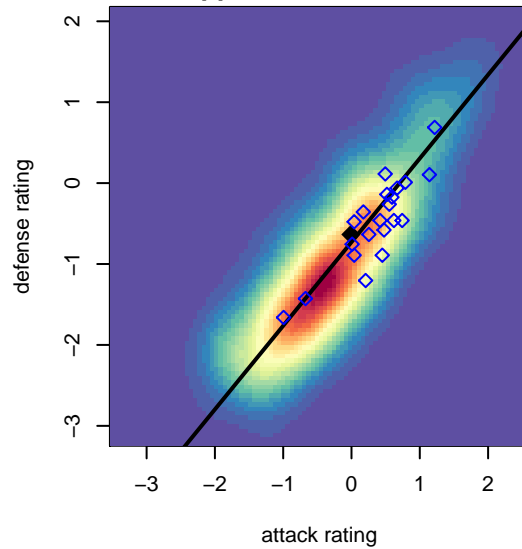

CSC Storm Navy B05

Corvallis SC Storm
 Corvallis, OR
 B05 total strength=708
 attack=0.99 defense=0.53
 fall league = PTT B05 Premier White
 spr league = Spr OYS B05 Premier White

alt names used:
 CSC 05B Navy
 CORVALLIS CSC 05B NAVY (OR)
 CSC 05B Navy
 Corvallis SC 05B Navy
 Corvallis SC 05B Navy
 Corvallis SC 05B Navy

Venues played:
 2016 Capital Cup BU12
 2016 Beaverton Cup BU12 Gold
 2016 Bend Premier Cup Diego Valeri (Gold) Di
 2016 PTT B05 Premier White
 2016 Spr OYS B05 Premier White
 2016 OYS State Cup B05

CSC Storm Navy B05
 Dots are actual minus expected GF (blue circles) and GA (red triangles).
 Blue line is smoothed change in attack strength. Red is smoothed change in defense strength.

**attack and defense variance (black dot)
relative to other teams
and top 10 in region**

**attack and defense rating
relative to others at age
and all opponents in last 13 months**

Performance relative to 13 month average