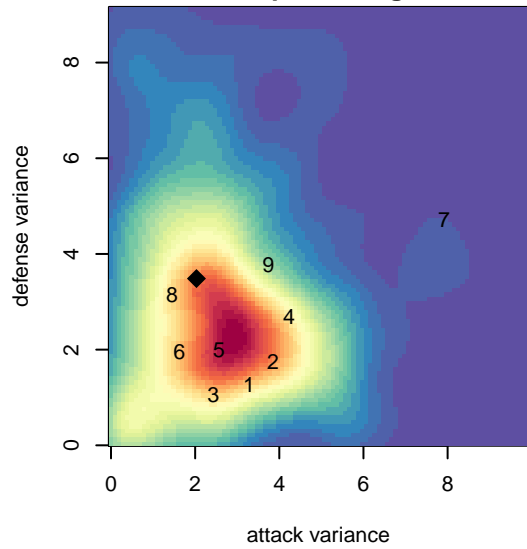

CSC Storm Navy B05

Corvallis SC Storm
 Corvallis, OR
 B05 total strength=708
 attack=0.99 defense=0.53
 fall league = PTT B05 Premier White
 spr league = Spr OYS B05 Premier White

alt names used:
 CSC 05B Navy
 CORVALLIS CSC 05B NAVY (OR)
 CSC 05B Navy
 Corvallis SC 05B Navy
 Corvallis SC 05B Navy
 Corvallis SC 05B Navy

Venues played:
 2016 Capital Cup BU12
 2016 Beaverton Cup BU12 Gold
 2016 Bend Premier Cup Diego Valeri (Gold) Di
 2016 PTT B05 Premier White
 2016 Spr OYS B05 Premier White
 2016 OYS State Cup B05

CSC Storm Navy B05
 Dots are actual minus expected GF (blue circles) and GA (red triangles).
 Blue line is smoothed change in attack strength. Red is smoothed change in defense strength.

**attack and defense variance (black dot)
relative to other teams
and top 10 in region**

**attack and defense rating
relative to others at age
and all opponents in last 13 months**

Performance relative to 13 month average