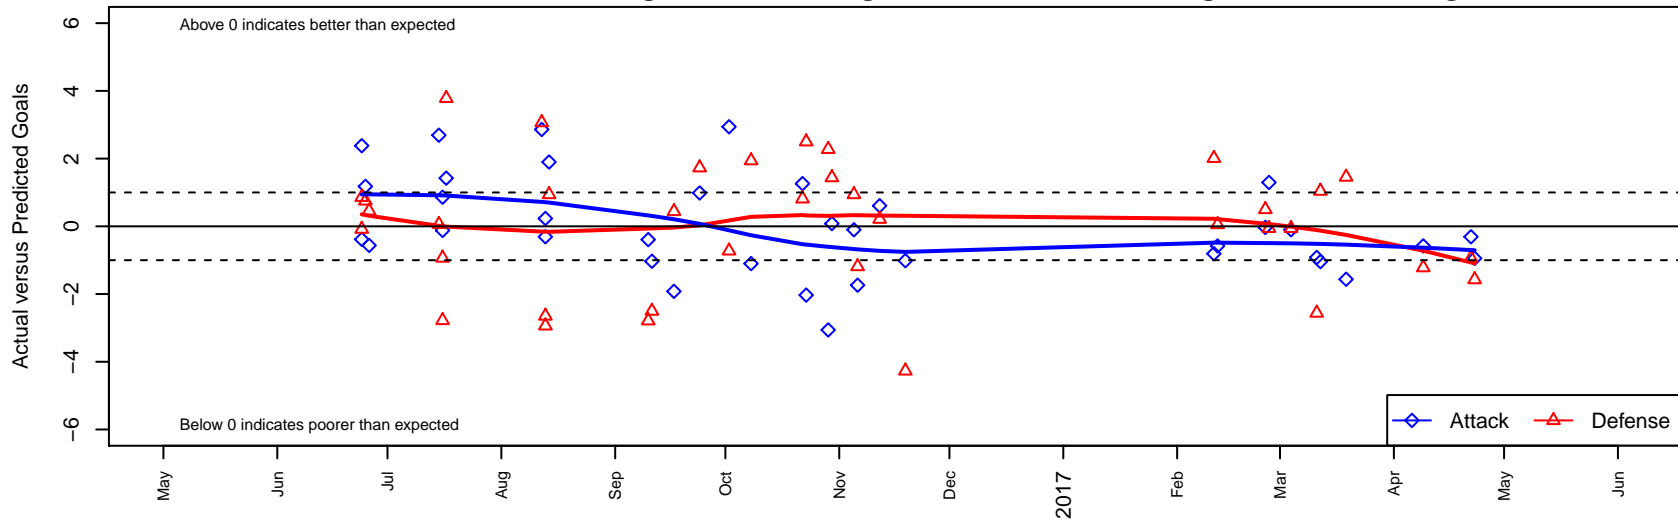

CSC Storm Navy B05

Corvallis SC Storm
 Corvallis, OR
 B05 total strength=708
 attack=0.99 defense=0.53
 fall league = PTT B05 Premier White
 spr league = Spr OYS B05 Premier White

alt names used:
 CSC 05B Navy
 CORVALLIS CSC 05B NAVY (OR)
 CSC 05B Navy
 Corvallis SC 05B Navy
 Corvallis SC 05B Navy
 Corvallis SC 05B Navy

Venues played:
 2016 Capital Cup BU12
 2016 Beaverton Cup BU12 Gold
 2016 Bend Premier Cup Diego Valeri (Gold) Di
 2016 PTT B05 Premier White
 2016 Spr OYS B05 Premier White
 2016 OYS State Cup B05

CSC Storm Navy B05
 Dots are actual minus expected GF (blue circles) and GA (red triangles).
 Blue line is smoothed change in attack strength. Red is smoothed change in defense strength.

**attack and defense variance (black dot)
relative to other teams
and top 10 in region**

**attack and defense rating
relative to others at age
and all opponents in last 13 months**

Performance relative to 13 month average